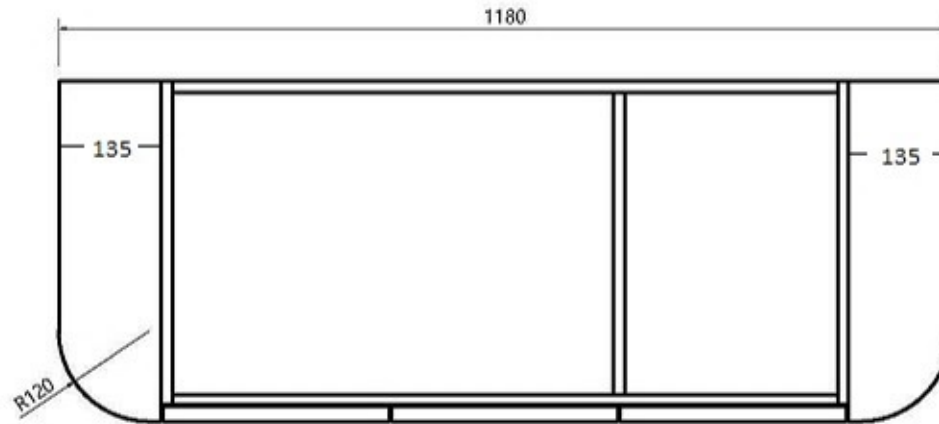

Ledin
AUSTRALIA

1200 HORIZON CAB
BENCH TOP 1200 X 460